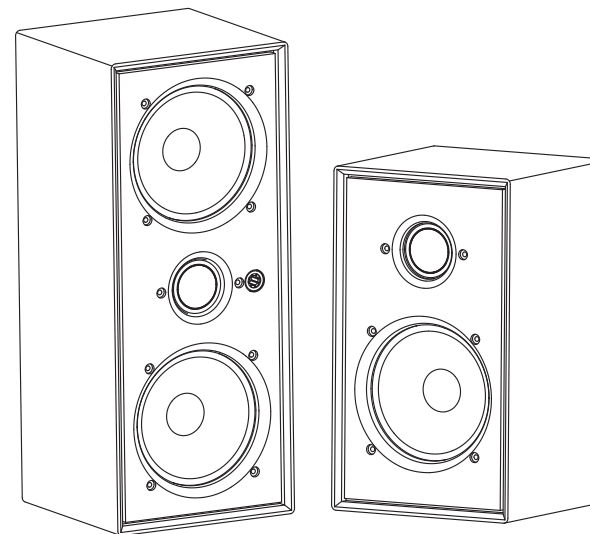

Damage to or destruction of components due to application of excessive power voids the warranty on those parts. In these cases, repairs will be made on the basis of the retail value of the parts and labor. To return for repairs, you must email customer service at RMA@audiogeargroup.com for a Returned Merchandise Authorization (RMA) number then the unit must be shipped to OSD AUDIO at the owner's expense, along with a note explaining the nature of service required. Be sure to pack the product(s) in a corrugated container with at least 3 inches of resilient material to protect the unit from damage in transit.

This Warranty Does Not Cover: Damage caused by abuse, accident, misuse, negligence, or improper operation (installation) • Any products that have been altered or modified • Any product whose identifying number of decal, serial #, etc. has been altered, defaced or removed • Normal wear and maintenance.

User Manual

NERO-MODQ2

NERO-MODQ3