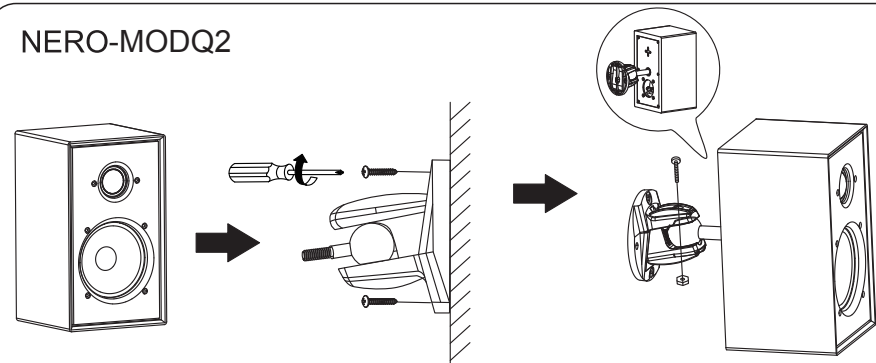

Mounting Information:

NERO-MODQ2